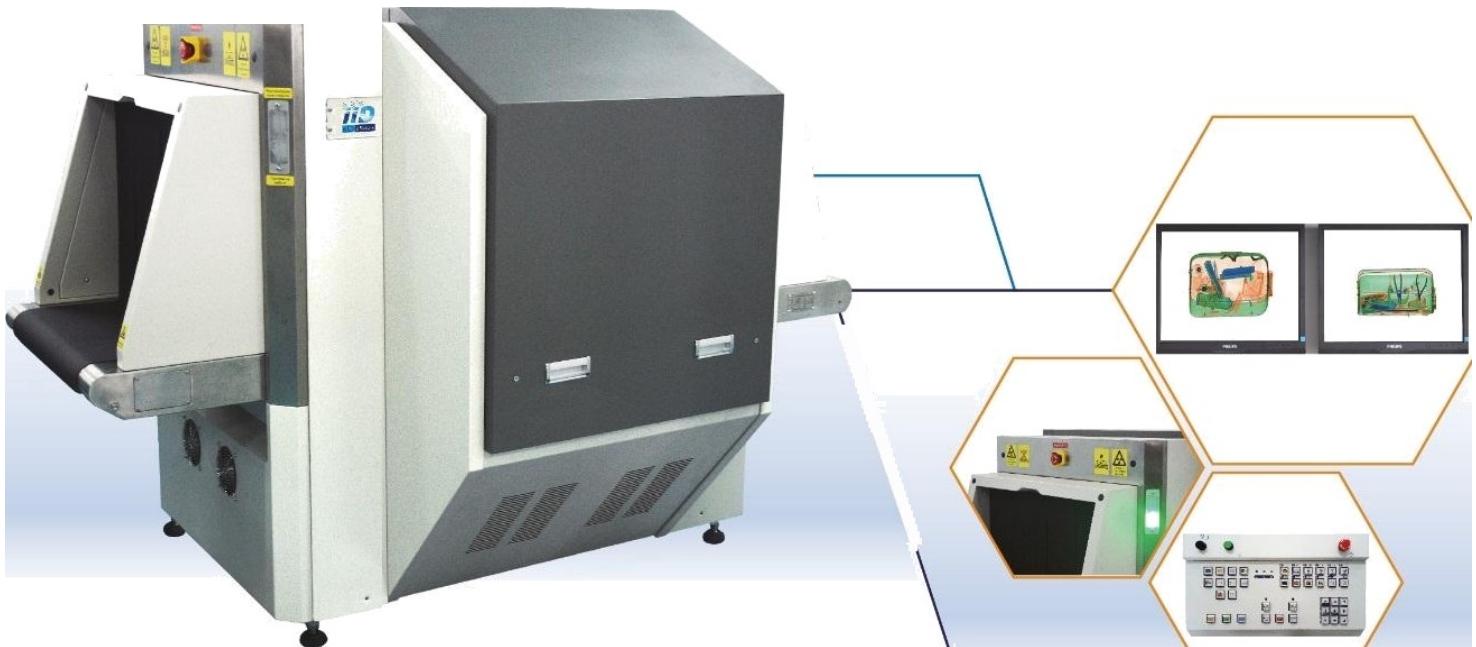

IIDXM-65SODV Dual View Multi-Energy X-Ray Security Inspection Equipment

Product Instruction

IIDXM-6550DV is a medium tunnel x-ray security equipment with advanced dual view technology, which is perfectly suitable for scanning objects such as backpacks, hand luggage, cabin baggage and personal belongs.

IIDXM-6550DV can display horizontal and vertical images by two independent generators, therefore operators can identify overlapping objects and detect out dangerous, illegal objects, contraband easily and precisely

Technology Features

- 4• Shiny clear images
- + Sophisticated design with multi-functions operator interface
- G High- resolution
- + Can increase the conveyor speed to 0.3m/s(Customized)
- 6 Collection the high-speed parallel of detection data
- + With network interface to achieve total network management
- u Support JPG & BMP image transformation format to USB

Heemdtedestraat 16 Amsterdam, Netherlands
Support@iid2secure.nl
+31614762425
Data Subject to change without notice

General Specification

- Tunnel size. 650 mm (W) x 502 mm (H)
- Conveyor Speed. 0.2 m/s
- Conveyor Height. 687 mm
- Max. Load 160 kg (Evenly distributed)
- Renetration(Steel)^{****} AWG3 AWm4 (frf sid d)e)
- Spatial Resolution(km)...Horizontal: 61.3 mm Vertical: 61.3 mm (from side).....Horizontal: 61.3 mm Vertical: 61.3mm
- Image Resolution. 19"LED (Double Display)