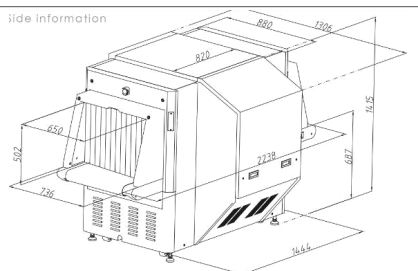

Installation Data

- Sfaa..... 2238mm (L) x 130b mm (W) x 1415 mm (H)
- WeighL..... IX10 KG
- Worldng Temperature /Humidity, 0°C - + 45°C / 1095 -959a (nor)-condensing)
- Stoiage Temperature /Humidity.....-e°c - + 60°C / 1s - gs°4(nor-condensing)
- e Power Supply.....AC220 V(+1 15°4) 50+J (Hz)
- Poweconsumptbn.About0.50 (KVA)