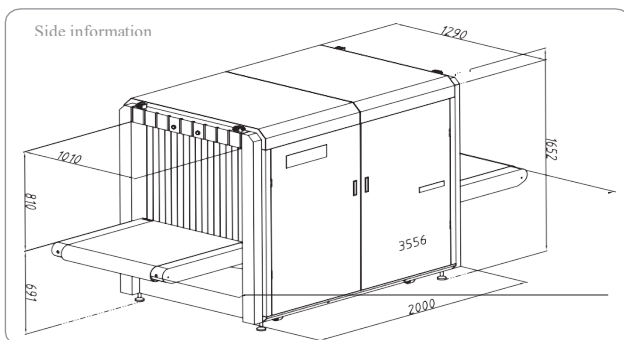

General Specification

- Tunnel size. 1010 mm (W) x 810 mm (H)
- Conveyor Speed. 0.2 m/s
- Conveyor Height. 691 mm
- Max. Load. 200 kg (Evenly distributed)
- Resolution. Typical: AWG 40 Standard: AWG 36
- Penetration(Steel). Typical: 32 mm Standard: 30 mm
- Spatial Resolution. Horizontal: Φ 1.3 mm Vertical: Φ 1.6 mm
- Image Resolution. 19"LED (Single Display)

IPC Configuration

- Standard Function. Win7; RAM: 2GB; Hard Disk: 500G.
- Optional Function. RAM: 4G、8G、16G;
Hard Disk: 1T、2T;
Video Card: 2G、4G、8G;

X-Ray Security

- Leakage. < 1 μ Gy/h (5cm distance from outer),
According to the national and international Safety standard
- Film Safety. According to the ISO1600 (33DIN)
High speed standard

Installation Data

- Size. 3556 mm (L) x 1290 mm (W) x 1652 mm (H)
- Weight. 900 KG
- Working Temperature / Humidity. 0°C ~ +45°C / 10% ~ 95% (non-condensing)
- Storage Temperature / Humidity. -40°C ~ +60°C / 10% ~ 95% (non-condensing)
- Power Supply. AC 220 V (+10% ~ -15%) 50 \pm 3 (Hz)
- Power consumption. About 0.47 (KVA)