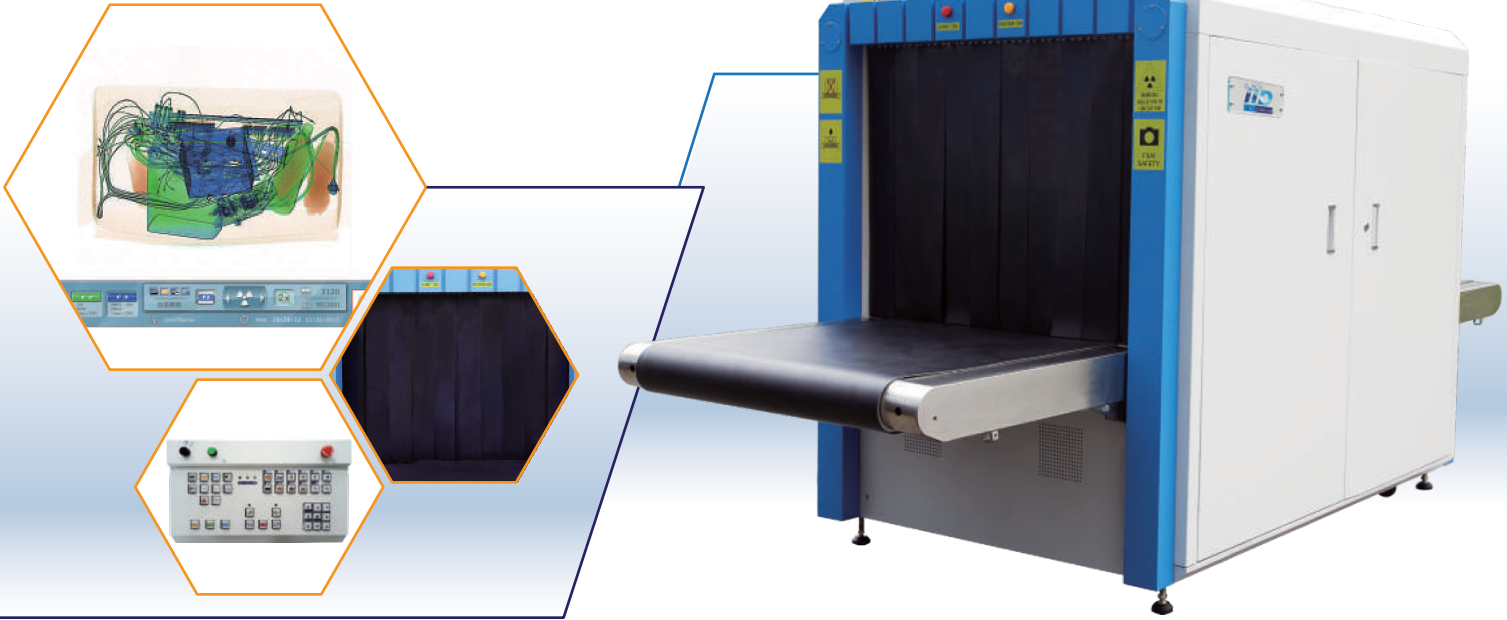

IIDX-10080

Multi-Energy X-Ray Security Inspection Equipment

Product Instruction

IIDX-10080 is a practical large tunnel design x-ray security equipment which has been widely applied for large-sized luggage inspection like cabin baggage, oversize luggage, bulky objects and so on.

IIDX-10080 has high mobility (and could be easily move to any locations which need the security inspection) through rolling casters.

IIDX-10080 is an ideal model for baggage scanning because of its reasonable design and various image-processing functions.

Technology Features

- ◆ Shiny clear images
- ◆ Sophisticated design with multi-functions operator interface
- ◆ High- resolution
- ◆ Can increase the conveyor speed to 0.3m/s(Customized)
- ◆ Collection the high-speed parallel of detection data
- ◆ With network interface to achieve total network management
- ◆ Support JPG & BMP image transformation format to USB